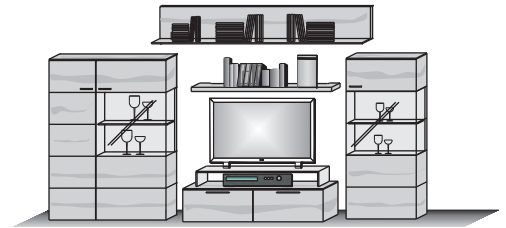

- 1 x 5311 1 x 1319
- 1 x 2213 1 x 5307
- 1 x 1213

size in cm	W 352 H 198 D 55/38
price	

extras	item no	price
Shelf Lighting (2x)	9931	
Concealed Lighting	9397	
Concealed Lighting	9330	
tv board	0161	

Combi no 38