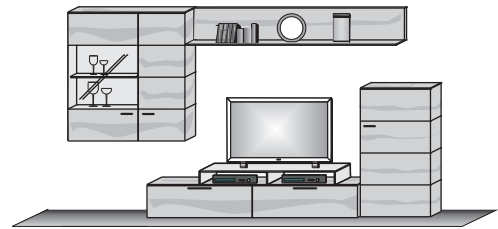

Combi no 48

consisting of:

1 x 1813 1 x 2219
1 x 4106 1 x 1317
1 x 4007