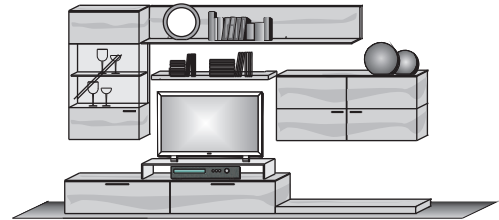

Combi no 52

consisting of:

1 x 4006 1 x 1210
1 x 2219 1 x 3213
1 x 1319 1 x 1813

size in cm W 330 H 183 D 55/38

price

extras	item no	price
Shelf Lighting	9931	
Concealed Downlight	9333	
Concealed Downlight	9353	
Concealed Lighting	9397	
Concealed Lighting	9396	
tv board	0161	