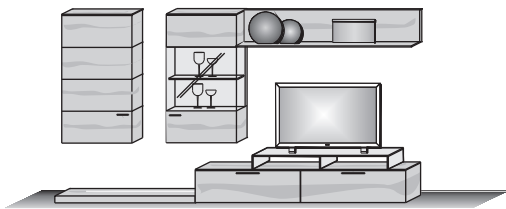

Combi no 44

consisting of:

1 x 5311 1 x 1219
1 x 3119 1 x 3113
1 x 1719

size in cm W 374 H 168 D 38

price

extras	item no	price
Shelf Lighting	9931	
Concealed Downlight	9373	
Concealed Downlight	9353	
Concealed Lighting	9397	

Combi no 46

consisting of:

1 x 4012 1 x 1319
1 x 2219 1 x 5107

size in cm W 330 H 183 D 55/38

price

extras	item no	price
Shelf Lighting	9931	
Concealed Downlight	9343	
Concealed Lighting	9397	
tv board	0126	

Combi no 48

consisting of:

1 x 1813 1 x 2219
1 x 4106 1 x 1317
1 x 4007

size in cm W 330 H 183 D 55/38

price

extras	item no	price
Shelf Lighting	9931	
Concealed Downlight (2x)	9333	
Concealed Lighting	9330	
tv board	0126	

Combi no 50

consisting of:

1 x 4012 1 x 1317
1 x 2219 1 x 8007

size in cm W 341 H 213 D 55/38

price

extras	item no	price
Shelf Lighting	9931	
Shelf Lighting	9932	
Concealed Downlight	9343	
Concealed Lighting	9330	
tv board	0126