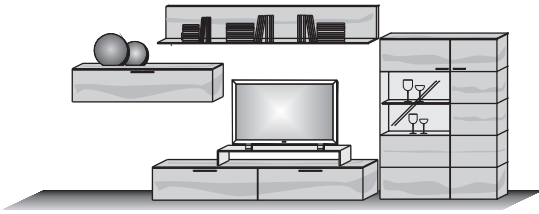

Combi no 28

consisting of:

1 x 3113 1 x 1319
1 x 2219 1 x 5312

size in cm W 396 H 183 D 55/38

price

extras	item no	price
Shelf Lighting	9931	
Concealed Downlight	9353	
Concealed Lighting	9397	
tv board	0161	