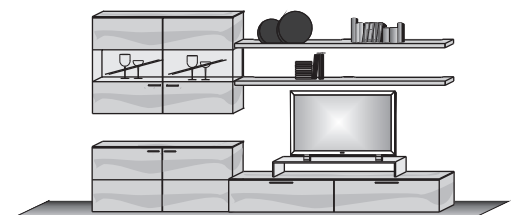

Combi no 34

consisting of:

1 x 2413 1 x 2219
1 x 3313 2 x 1219

size in cm W 330 H 183 D 55/38

price

extras	item no	price
Shelf Lighting	9941	
Concealed Downlight	9353	
Concealed Lighting (2x)	9397	
tv board	0161