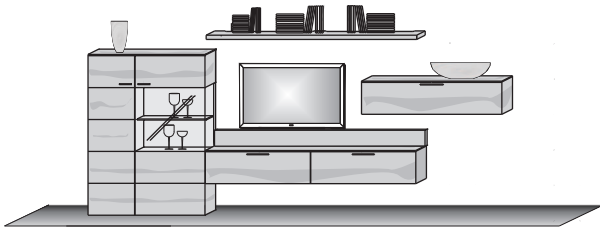

Combi no 44

consisting of:

1 x 5311 1 x 1219
1 x 3119 1 x 3113
1 x 1719

size in cm W 374 H 168 D 38

price

extras	item no	price
Shelf Lighting	9931	
Concealed Downlight	9373	
Concealed Downlight	9353	
Concealed Lighting	9397	

Combi no 46

consisting of:

1 x 4012 1 x 1319
1 x 2219 1 x 5107

size in cm W 330 H 183 D 55/38

price

extras	item no	price
Shelf Lighting	9931	
Concealed Downlight	9343	
Concealed Lighting	9397	
tv board	0126