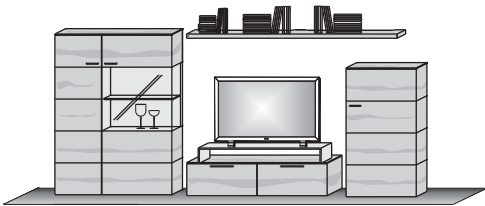

Combi no 28

consisting of:

1 x 3113 1 x 1319
1 x 2219 1 x 5312

size in cm W 396 H 183 D 55/38

price

extras	item no	price
Shelf Lighting	9931	
Concealed Downlight	9353	
Concealed Lighting	9397	
tv board	0161	

Combi no 52

consisting of:

1 x 4006 1 x 1210
1 x 2219 1 x 3213
1 x 1319 1 x 1813

size in cm W 330 H 183 D 55/38

price

extras	item no	price
Shelf Lighting	9931	
Concealed Downlight	9333	
Concealed Downlight	9353	
Concealed Lighting	9397	
Concealed Lighting	9396	
tv board	0161	

Combi no 32

consisting of:

1 x 5311 1 x 1219
1 x 2213 1 x 5107

size in cm W 352 H 153 D 55/38

price

extras	item no	price
Shelf Lighting	9931	
Concealed Lighting	9397	
tv board	0161	

Combi no 34

consisting of:

1 x 2413 1 x 2219
1 x 3313 2 x 1219

size in cm W 330 H 183 D 55/38

price

extras	item no	price
Shelf Lighting	9941	
Concealed Downlight	9353	
Concealed Lighting (2x)	9397	
tv board	0161