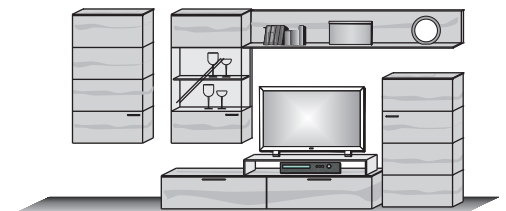

Combi no 42

consisting of:

- 1 x 5311   1 x 1213
- 1 x 2219   1 x 4107

size in cm	W 352 H 183 D 55/38
price	

extras	item no	price
Shelf Lighting	9931	
Concealed Downlight	9333	
Concealed Lighting	9330	
tv board	0161