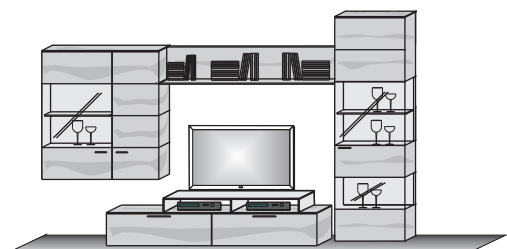

Base Units / Display cabinets american pecan brushed model no. 3240- PECANO price list 1/11

Base Units, Lowboards	Base Unit 2 drawers	Base Unit 2 drawers	Lowboard 2 wooden doors 2 wooden shelves	Lowboard 2 wooden flaps 2 drawers
				
size in cm	W 132 H 33 D 55	W 198 H 33 D 55	W 132 H 63 D 38	W 198 H 63 D 38
item no	2213	2219	2413	2419
price				
Base plinth, Wooden Cover, Top Panels suitable to conceal cables of wall mounted TV	Base plinth Complement for Base Units 2213,2219 depth 55	1m Wooden Cover to conceal the cables form indirect lightings, available in every type of wood, possible to coat the wood	Top Panel suitable to conceal cables of wall mounted TV	Top Panel suitable to conceal cables of wall mounted TV
				
size in cm	W 132 H 8,5 D 55	W 4 H 100 D 2	W 132 H 15 D 5	W 198 H 15 D 5
item no	1813	0115	1713	1719
price				
Display cabinets	Display cabinet le. 1 wooden/ glass door 1 glass shelf 5 wooden shelves	Display cabinet ri. 1 wooden/ glass door 1 glass shelf 5 wooden shelves	Display cabinet 1 wooden/ glass door 1 wooden door 1 glass shelf 6 wooden shelves	Display cabinet 1 wooden/ glass door 1 wooden door 1 glass shelf 6 wooden shelves
				
size in cm	W 66 H 213 D 38	W 66 H 213 D 38	W 110 H 153 D 38	W 110 H 153 D 38
item no	8006	8007	5311	5312
price				
Display cabinets, Floor standing units	Display cabinet / Vitrine 2 wooden/ glass doors 4 wooden shelves	Display cabinet le. / ri. 1 wooden/ glass door 1 glass shelf 3 wooden shelves	Floor standing unit le. / ri. 1 wooden door 3 wooden shelves	Floor standing unit le. / ri. 1 wooden door 2 wooden shelves
				
size in cm	W 132 H 153 D 38	W 66 H 153 D 38	W 66 H 153 D 38	W 66 H 123 D 38
item no	5513	5306 5307	5206 5207	5106 5107
price				