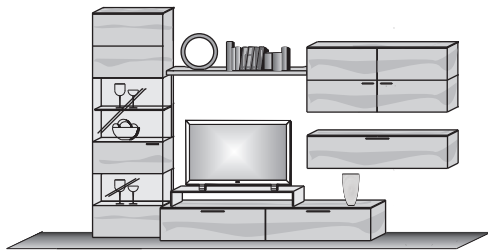

Combi no 54

consisting of:

- 1 x 4106   1 x 1319
- 1 x 4006   1 x 5107
- 1 x 2219

size in cm	W 352 H 183 D 55/38
price	

extras	item no	price
Shelf Lighting	9931	
Concealed Downlight (2x)	9333	
Concealed Lighting	9397	
tv board	0161